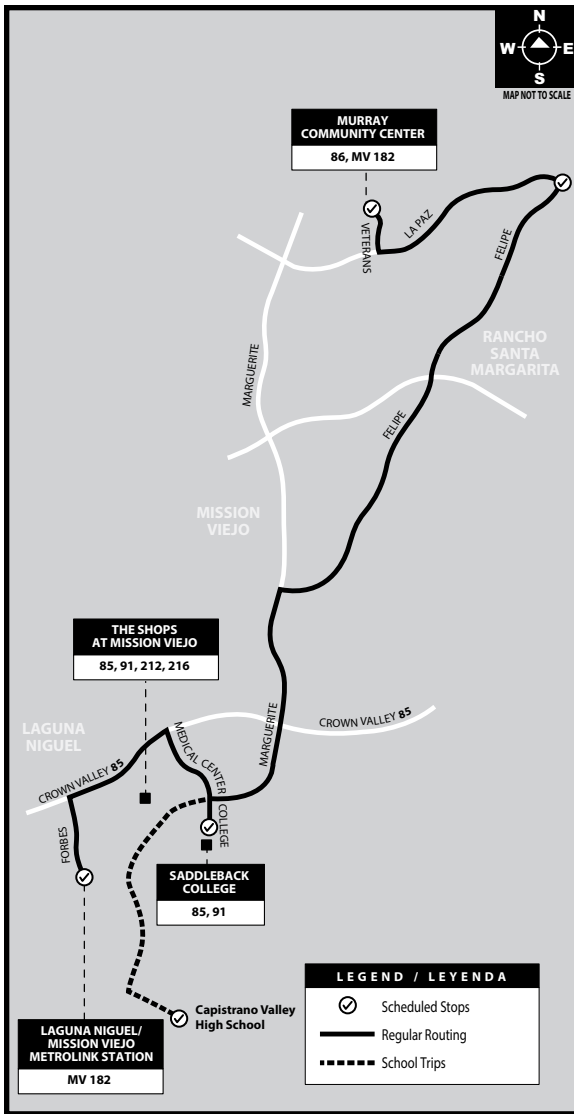

Mission Viejo Shuttle Route 182

Monday - Friday NORTHBOUND to: Mission Viejo

	Laguna Niguel Metrolink Station	Capistrano Valley High School	Saddleback College	Felipe & La Paz	Murray Community Center
	6:30	6:38	6:54	7:00
	7:19	7:27	7:43	7:49
	7:56	8:04	8:16	8:21
	8:28	8:36	8:48	8:53
	9:00	9:08	9:20	9:25
	9:30	9:38	9:50	9:55
	10:20	10:28	10:40	10:45
	10:52	11:00	11:12	11:17
	11:30	11:38	11:50	11:55
	11:52	12:00	12:12	12:17
	12:34	12:42	12:54	12:59
	1:05	1:13	1:25	1:30
	1:40	1:48	2:00	2:05
	2:15	2:24	2:39	2:45
NS	2:44	2:53	3:08	3:14
S	2:44	3:01	3:09	3:24	3:30
	3:44	3:50	4:01	4:06
	4:15	4:21	4:32	4:37
	4:50	4:56	5:07	5:12
	5:25	5:31	5:42	5:47
	5:58	6:04	6:15	6:20

Monday - Friday SOUTHBOUND to: Laguna Niguel

	Murray Community Center	Felipe & La Paz	Saddleback College	Capistrano Valley High School	Laguna Niguel Metrolink Station
	5:47	5:52	6:07	6:15
	6:21	6:26	6:35	6:46
	7:06	7:11	7:26	7:35	7:46
	7:18	7:23	7:38	7:46
	7:52	7:56	8:08	8:18
	8:24	8:28	8:40	8:50
	8:56	9:00	9:12	9:22
	9:28	9:32	9:44	9:54
	9:58	10:02	10:14	10:24
	10:48	10:52	11:04	11:14
	11:20	11:24	11:36	11:46
	11:58	12:02	12:14	12:24
	12:20	12:24	12:36	12:46
	1:02	1:05	1:18	1:29
	1:33	1:36	1:49	2:00
	2:08	2:11	2:23	2:34
	2:48	2:51	3:03	3:14
	3:33	3:36	3:48	3:59
	4:09	4:12	4:22	4:32
	4:40	4:45	4:56	5:07
	5:15	5:20	5:31	5:42

S = Operates on days Capistrano Valley High School is in session.
NS = Operates on days Capistrano Valley High School is not in session.